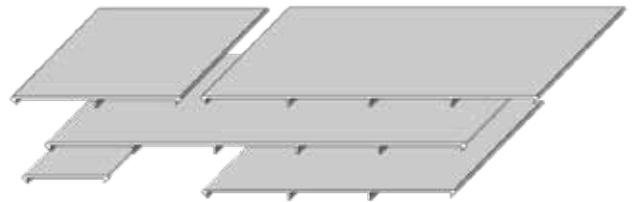

8 PIECE GORILLA® WRAP

Choose 4", 6", 8", 10" or 12" insert and snap them into the 4 corner pieces to successfully wrap your existing posts.