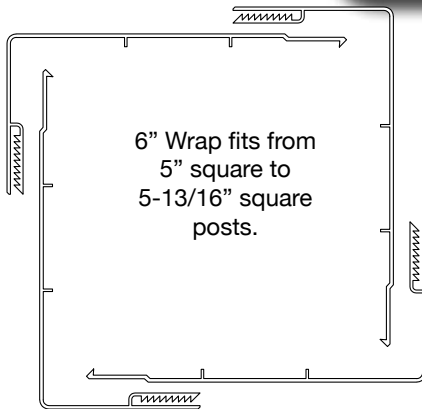

4" Wrap fits from 3-1/4" square to 4-3/8" square posts.

6" Wrap fits from 5" square to 5-13/16" square posts.

Colors: