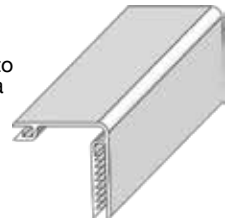

Adjusts to create a snug fit