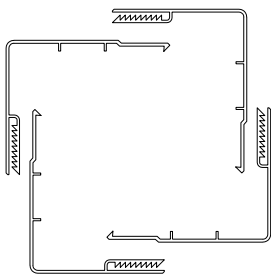

4 PIECE GORILLA® WRAP

Ideal for any 4" x 4" or 6" x 6" post. The unique design helps hide posts that are not perfectly square or vary in size. Wrap around your existing post and snap together.