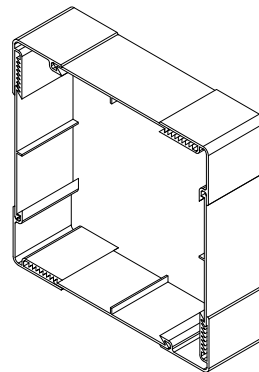

8 PIECE GORILLA® WRAP

Choose 4", 6", 8", 10" or 12" insert and snap them into the 4 corner pieces to successfully wrap your existing posts.