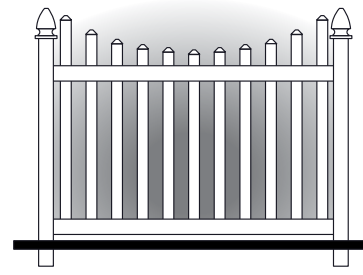

# PICKET FENCE

7/8" x 3" Straight Top Picket.  
Standard 3" spacing

7/8" x 3" Arched Top Picket.  
Standard 3" spacing

7/8" x 3" Scalloped Top Picket.  
Standard 3" spacing

1.5" x 1.5" Straight Top Picket.  
Standard 3.25" spacing

1.5" x 1.5" Arched Top Picket.  
Standard 3.25" spacing

1.5" x 1.5" Scalloped Top Picket.  
Standard 3.25" spacing