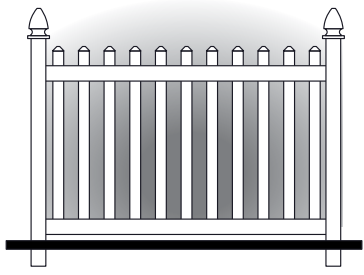

# PICKET FENCE

7/8" x 3" Straight Top Picket.  
Standard 3" spacing

7/8" x 3" Arched Top Picket.  
Standard 3" spacing

7/8" x 3" Scalloped Top Picket.  
Standard 3" spacing

1.5" x 1.5" Straight Top Picket.  
Standard 3.25" spacing

1.5" x 1.5" Arched Top Picket.  
Standard 3.25" spacing

1.5" x 1.5" Scalloped Top Picket.  
Standard 3.25" spacing