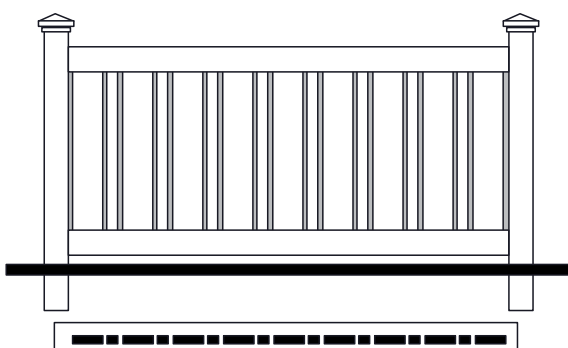

1-1/2" X 1-1/2" SHARP PICKET

# YARD FENCE

1.5" x 1.5" Picket Yard Fence.  
Standard 3.25" spacing

1.5" x 1.5" Picket Yard Fence.  
Standard 1.75" spacing

7/8" x 3" & 7/8" x 6" Picket Yard Fence.  
Standard 2.75" spacing