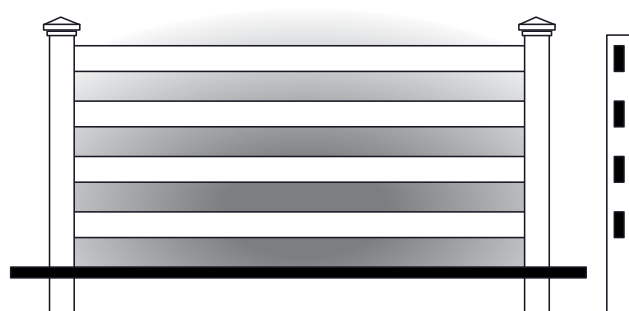

4 RAIL
1-1/2" x 5-1/2" rails - 9" spacing.
Post spacing 8' on center, fence height - 60"

FENCE Colors & Homewood

Homeland Non-Variiegated Colors

(Colors may not be exactly as shown)
Note: Color options vary by item. Call for available color options.

FENCE Accessories

Internal Rail Mounts

1-1/2" x 5-1/2"
1-3/4" x 5-1/2"
2" x 3-1/2"
2" x 6"

Adjustable External Rail Mount

Adjusts to 1-1/2", 1-3/4" or 2" Wide