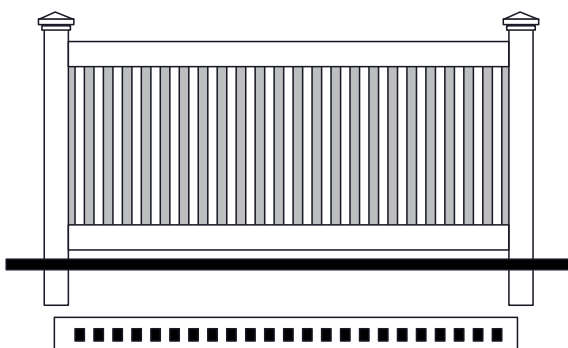

1.5" x 1.5" Picket Yard Fence.
Standard 1.75" spacing