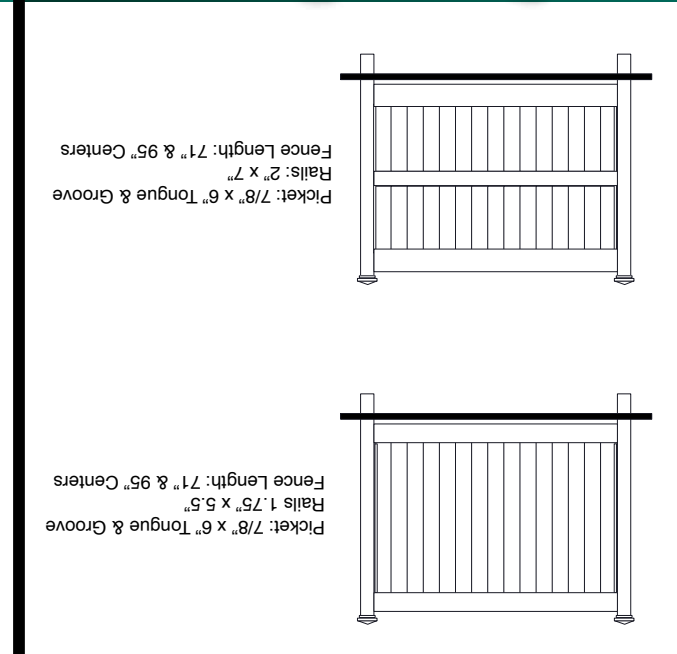

PRIVACY FENCE Ornate & Lattice Options

Picket: 7/8" x 6" Tongue & Groove
Rails: 2" x 7"
Face Length: 71" & 95" Centers

Picket: 7/8" x 6" Tongue & Groove
Rails: 1.75" x 5.5"
Face Length: 71" & 95" Centers

PRIVACY FENCE Tongue & Groove

PRIVACY FENCE Basket Weave