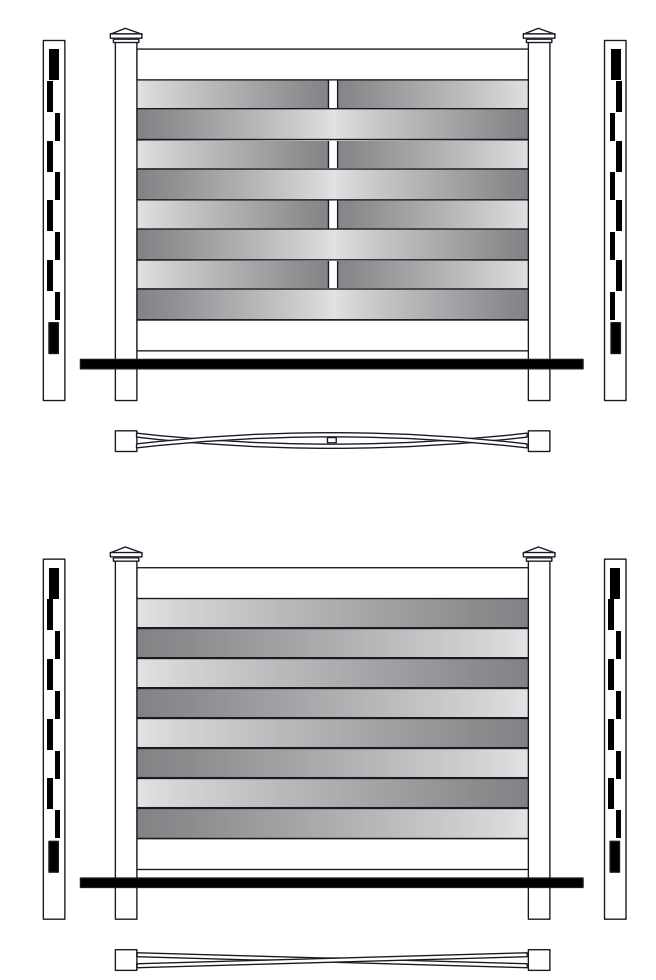

This unique fencing system manufactured by Homeland Vinyl Products uses a new H-post design and is engineered for installation without routing. Gorilla Fence profiles can be installed in concrete or sleeved over 1-7/8" galvanized pipe. Homeland's limited lifetime warranty and is protected by our ACCU-Shield® formulation. You can feel confident you are getting a proven product to stand up against the elements.

STRONG FENCE Gorilla Fence

This unique fencing system is manufactured by Homeland Vinyl Products specifically for harsh northern climates. The H-post design is precision engineered for strength, beauty, and design flexibility. The non-routed design makes installation easier in almost any weather.

STRONG FENCE Tuff-Fence

1. 7/8" x 6" pickets, Standard 3/4" spacing. 5' & 6' heights are made with a 2" x 3.5" mid-rail.

2. 7/8" x 3" pickets, Standard 3/4" spacing. 3', 4', 5' & 6' heights

3. 7/8" x 6" & 7/8" x 3" pickets, Standard 3/4" spacing. 2" x 3.5" top, bottom & mid-rail.

SEMI-PRIVACY FENCE

6" Wide sections only
Standard rails are 3.5" x 3.5"
7/8" x 3" Pickets. Pickets over lap each other a 1/2"

5' & 6' heights are made with mid-rails
7/8" x 6" Pickets. Pickets over lap each other a 1/2"

PRIVACY FENCE Shadow Box

PRIVACY FENCE Ornate & Lattice Options

Picket: 7/8" x 6" Tongue & Groove
Rails: 2" x 7"
Face Length: 71" & 95" Centers

Picket: 7/8" x 6" Tongue & Groove
Rails: 1.75" x 5.5"
Face Length: 71" & 95" Centers

PRIVACY FENCE Tongue & Groove

PRIVACY FENCE Basket Weave

NOTICE: