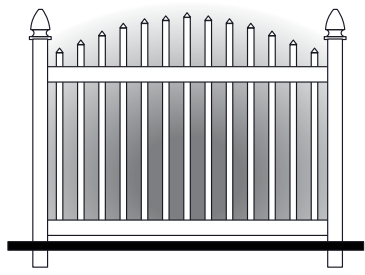

# PICKET FENCE

7/8" x 3" Straight Top Picket.  
Standard 3" spacing

7/8" x 3" Arched Top Picket.  
Standard 3" spacing

7/8" x 3" Scalloped Top Picket.  
Standard 3" spacing

1.5" x 1.5" Straight Top Picket.  
Standard 3.25" spacing