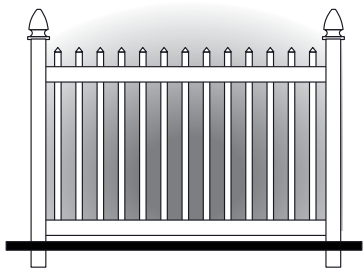

# PICKET FENCE

7/8" x 3" Straight Top Picket.  
Standard 3" spacing

7/8" x 3" Arched Top Picket.  
Standard 3" spacing

7/8" x 3" Scalloped Top Picket.  
Standard 3" spacing

1.5" x 1.5" Straight Top Picket.  
Standard 3.25" spacing