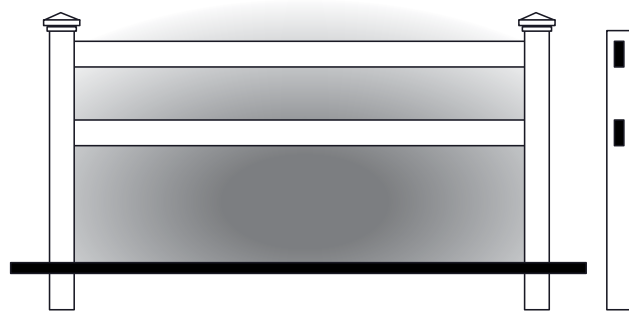

RANCH RAIL

2 RAIL
1-1/2" x 5-1/2" rails - 10-1/2" spacing.
Post spacing 8' on center, fence height - 36"