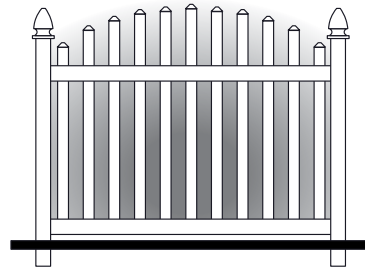

# PICKET FENCE

7/8" x 3" Straight Top Picket.  
Standard 3" spacing

7/8" x 3" Arched Top Picket.  
Standard 3" spacing

7/8" x 3" Scalloped Top Picket.  
Standard 3" spacing

1.5" x 1.5" Straight Top Picket.  
Standard 3.25" spacing

1.5" x 1.5" Arched Top Picket.  
Standard 3.25" spacing

1.5" x 1.5" Scalloped Top Picket.  
Standard 3.25" spacing