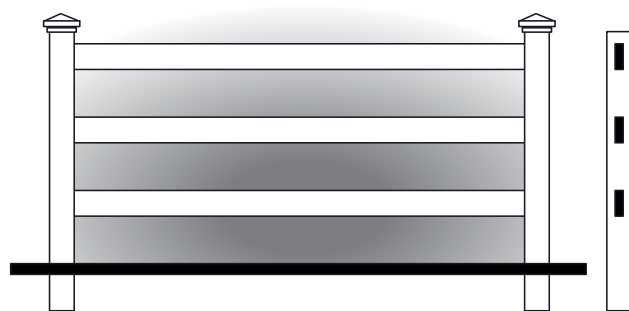

3 RAIL
1-1/2" x 5-1/2" rails - 10-1/2" spacing.
Post spacing 8' on center, fence height - 50"