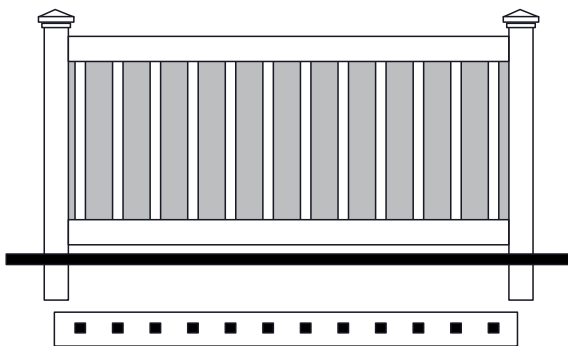

YARD FENCE

1.5" x 1.5" Picket Yard Fence.
Standard 3.25" spacing