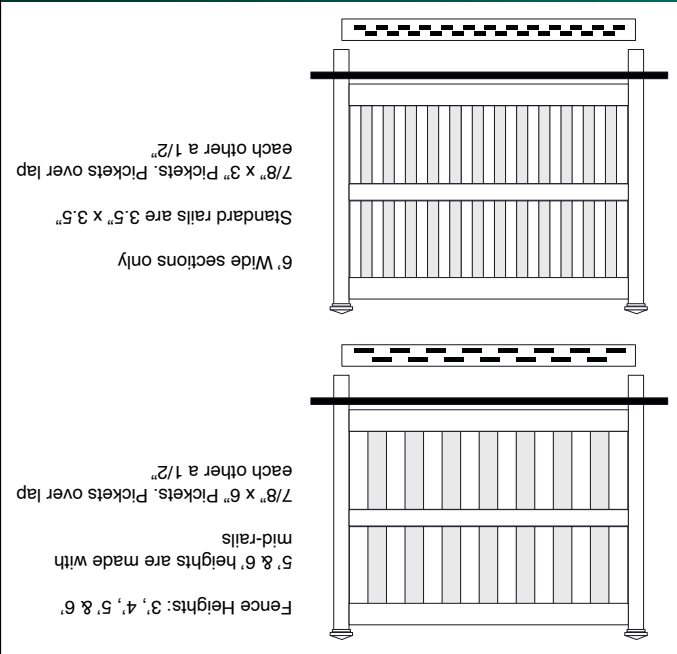

## STRONG FENCE Tuff-Fence

1. 7/8" x 6" pickets, Standard 3/4" spacing. 5' & 6' heights are made with a 2" x 3.5" mid-rail.

2. 7/8" x 3" pickets, Standard 3/4" spacing. 3', 4', 5' & 6' heights

3. 7/8" x 6" & 7/8" x 3" pickets, Standard 3/4" spacing. 2" x 3.5" top, bottom & mid-rail.

## SEMI-PRIVACY FENCE

6" Wide sections only  
Standard rails are 3.5" x 3.5"  
7/8" x 3" Pickets. Pickets over lap each other a 1/2"

5' & 6' heights are made with mid-rails  
7/8" x 6" Pickets. Pickets over lap each other a 1/2"