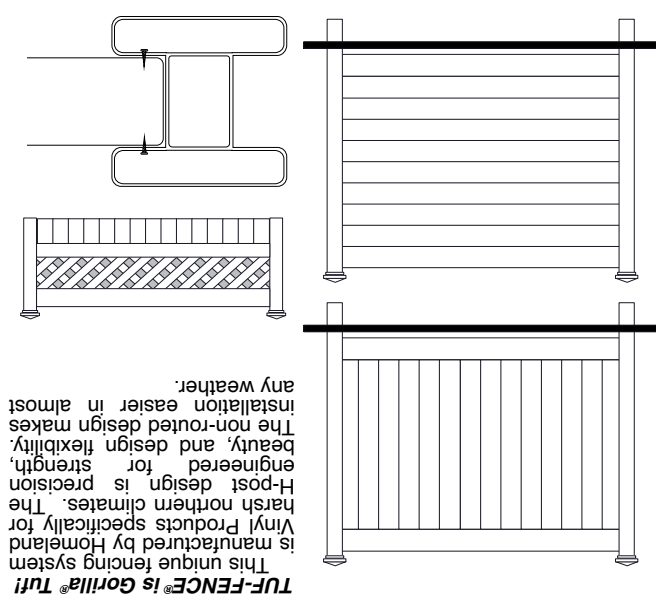

This unique fencing system is manufactured by Homeland Vinyl Products specifically for harsh northern climates. The H-post design is precision engineered for strength, beauty, and design flexibility. The non-routed design makes installation easier in almost any weather.

STRONG FENCE Tuff-Fence