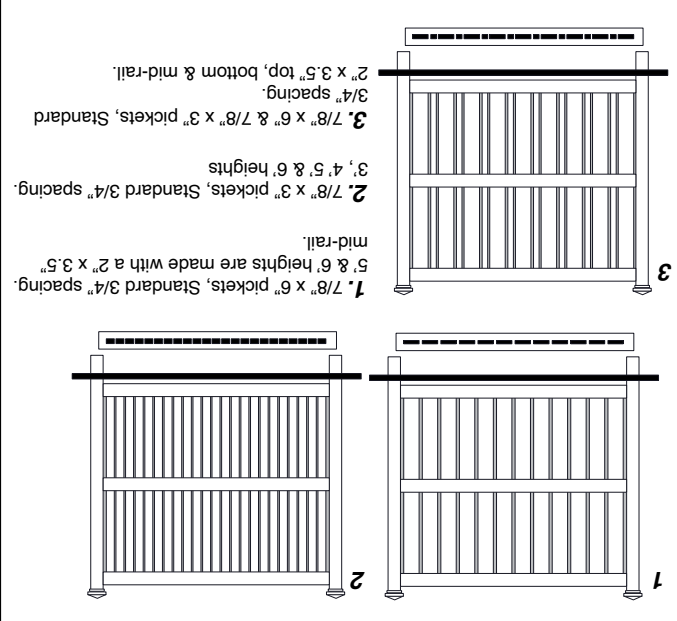

1. 7/8" x 6" pickets, Standard 3/4" spacing. 5' & 6' heights are made with a 2" x 3.5" mid-rail.

2. 7/8" x 3" pickets, Standard 3/4" spacing. 3', 4', 5' & 6' heights

3. 7/8" x 6" & 7/8" x 3" pickets, Standard 3/4" spacing. 2" x 3.5" top, bottom & mid-rail.