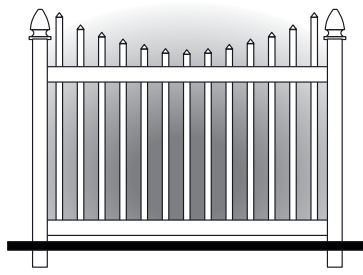

# Fence Style Suggestions

Toll Free: 800-999-6813  
www.HomelandVinyl.com

# PICKET FENCE

7/8" x 3" Straight Top Picket.  
Standard 3" spacing

7/8" x 3" Arched Top Picket.  
Standard 3" spacing

7/8" x 3" Scalloped Top Picket.  
Standard 3" spacing

1.5" x 1.5" Straight Top Picket.  
Standard 3.25" spacing