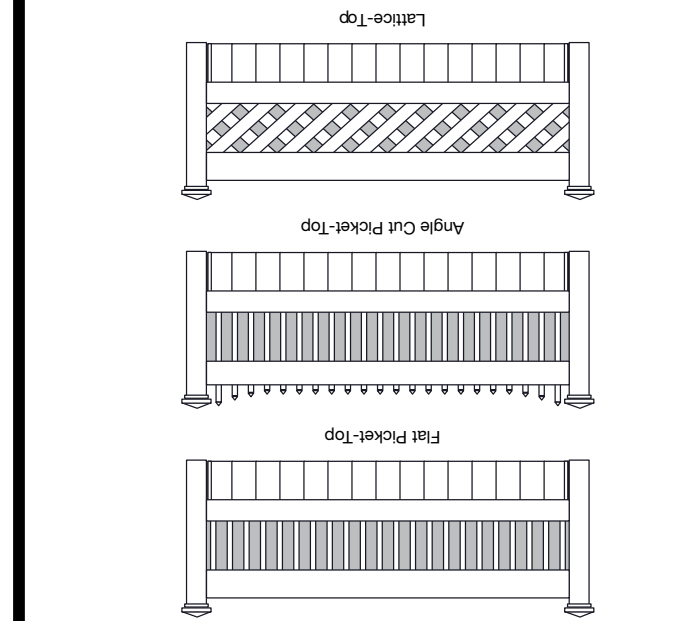

This unique fencing system manufactured by Homeland Vinyl Products uses a new H-post design and is engineered for installation without routing. Gorilla Fence profiles can be installed in concrete or sleeved over 1-7/8" galvanized pipe. Homeland's limited lifetime warranty and is protected by our ACCU-Shield® formulation. You can feel confident you are getting a proven product to stand up against the elements.

STRONG FENCE Gorilla Fence

This unique fencing system is manufactured by Homeland Vinyl Products specifically for harsh northern climates. The H-post design is precision engineered for strength, beauty, and design flexibility. The non-routed design makes installation easier in almost any weather.

STRONG FENCE Tuff-Fence

1. 7/8" x 6" pickets, Standard 3/4" spacing. 5' & 6' heights are made with a 2" x 3.5" mid-rail.

2. 7/8" x 3" pickets, Standard 3/4" spacing. 3', 4', 5' & 6' heights

3. 7/8" x 6" & 7/8" x 3" pickets, Standard 3/4" spacing. 2" x 3.5" top, bottom & mid-rail.

SEMI-PRIVACY FENCE

6" Wide sections only
Standard rails are 3.5" x 3.5"
7/8" x 3" Pickets. Pickets over lap each other a 1/2"

5' & 6' heights are made with mid-rails
7/8" x 6" Pickets. Pickets over lap each other a 1/2"

PRIVACY FENCE Shadow Box

PRIVACY FENCE Ornate & Lattice Options

Picket: 7/8" x 6" Tongue & Groove
Rails: 2" x 7"
Face Length: 71" & 95" Centers

Picket: 7/8" x 6" Tongue & Groove
Rails: 1.75" x 5.5"
Face Length: 71" & 95" Centers

PRIVACY FENCE Tongue & Groove

PRIVACY FENCE Basket Weave

NOTICE: