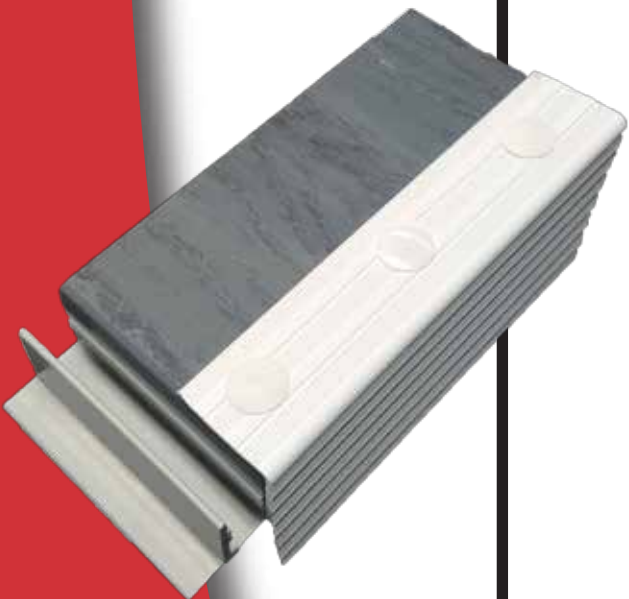

NOW AVAILABLE

DECK FASCIA PUSH PIN

Always right on the mark!®

- Easily attach Gorilla Deck trim such as F75G "C" Deck Finish or F76G "L" Deck Fascia without unsightly screws. See our install instructions at www.waymarkproducts.com/literature-install.htm
- The color matched Push Pins blend in with the deck and trim
- Available in White, Adobe, Green Teak, Mocha Walnut and Honey Maple
- Unlike screws, Push Pins do not create a depression at the installation point
- The Push Pin design allows for some expansion and contraction of the trim pieces