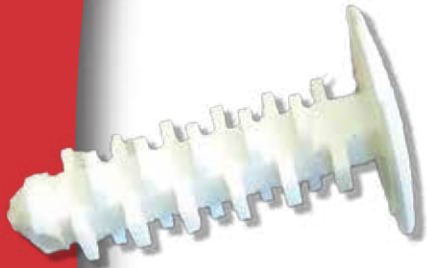

NOW AVAILABLE

DECK FASCIA PUSH PIN

Always right on the mark!®

- Easily attach Gorilla Deck trim such as F75G "C" Deck Finish or F76G "L" Deck Fascia without unsightly screws. See our install instructions at www.waymarkproducts.com/literature-install.htm
- The color matched Push Pins blend in with the deck and trim
- Available in White, Adobe, Green Teak, Mocha Walnut and Honey Maple
- Unlike screws, Push Pins do not create a depression at the installation point
- The Push Pin design allows for some expansion and contraction of the trim pieces