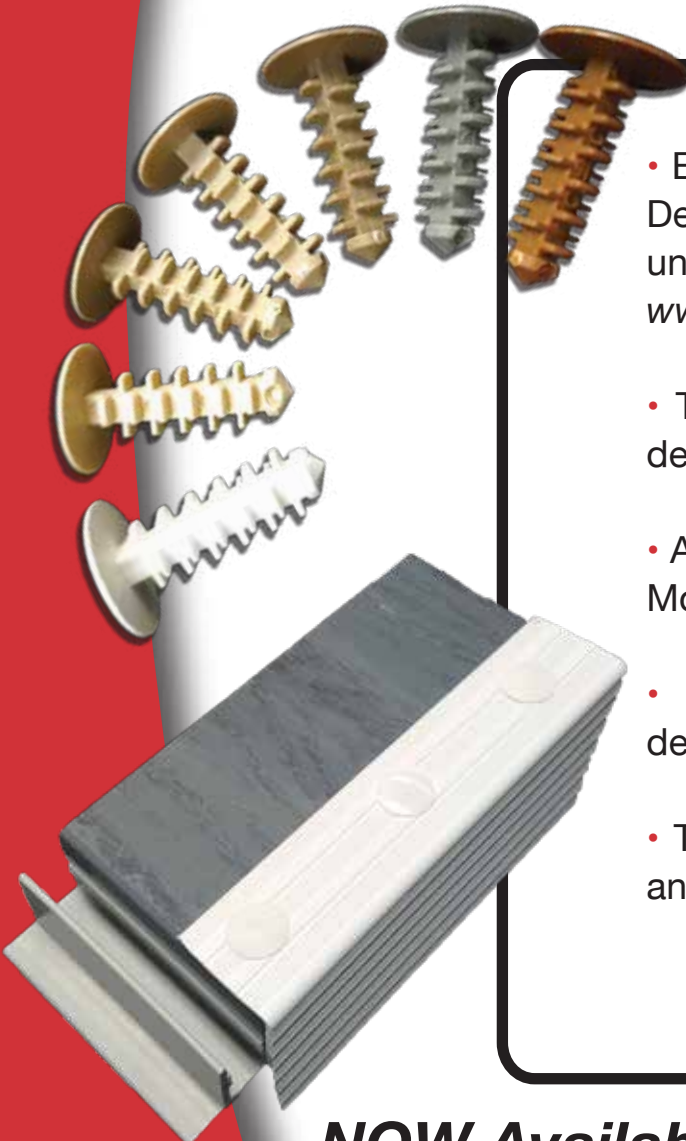

**NOW
AVAILABLE**

DECK FASCIA PUSH PIN

Always right on the mark!®

- Easily attach Gorilla Deck trim such as F75G "C" Deck Finish or F76G "L" Deck Fascia without unsightly screws. See our install instructions at www.waymarkproducts.com/literature-install.htm
- The color matched Push Pins blend in with the deck and trim
- Available in White, Adobe, Green Teak, Mocha Walnut and Honey Maple
- Unlike screws, Push Pins do not create a depression at the installation point
- The Push Pin design allows for some expansion and contraction of the trim pieces