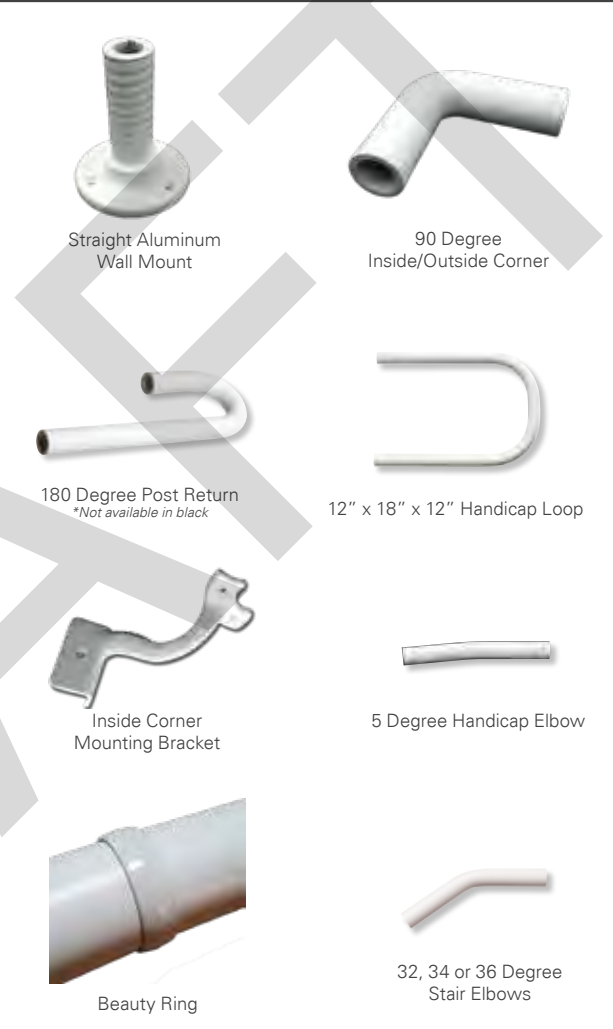

Our handrails are designed and manufactured to meet or exceed code requirements*. Our PVC handrail is available in several colors and is reinforced with a strong aluminum insert. The system installs quickly and easily with connections that are nearly seamless. Durable die-cast brackets provide an elegant look.

Primary Accessories

ACCESSORIES THAT MAKE ASSEMBLY SIMPLE.

Whether it's a simple stair railing project or a continuous graspable railing application, Summit® secondary handrails come with the accessories and options that make construction easy and efficient. We offer a selection of angle connectors as well as an adjustable joiner that can be cut to accommodate any angle on the job. To terminate the graspable handrail at a post use the 90 degree post return. To extend past the end post and then terminate back to it, use the 180 degree post return.

Combine easy-to-use accessories with attractive styling, unrivaled quality, strength and durability, and one thing is clear: the Summit® product line is the industry's finest.

Additional Accessories

Summit® parts are designed with both the contractor and homeowner in mind. They are aesthetically pleasing, easy to install, and code compliant*. We have parts for almost any application. Be sure to check out our Summit® railing brackets.