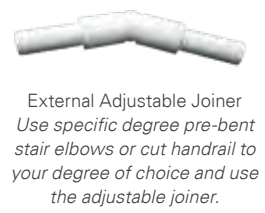

Summit® secondary handrails and accessories are designed for commercial and residential applications where building codes require a graspable handrail or applications for which the Americans with Disabilities Act (ADA) requires a secondary handrail. Check your local building codes to find what is required.

Our handrails are designed and manufactured to meet or exceed code requirements*. Our PVC handrail is available in several colors and is reinforced with a strong aluminum insert. The system installs quickly and easily with connections that are nearly seamless. Durable die-cast brackets provide an elegant look.

Primary Accessories

ACCESSORIES THAT MAKE ASSEMBLY SIMPLE.

Whether it's a simple stair railing project or a continuous graspable railing application, Summit® secondary handrails come with the accessories and options that make construction easy and efficient. We offer a selection of angle connectors as well as an adjustable joiner that can be cut to accommodate any angle on the job. To terminate the graspable handrail at a post use the 90 degree post return. To extend past the end post and then terminate back to it, use the 180 degree post return.

Combine easy-to-use accessories with attractive styling, unrivaled quality, strength and durability, and one thing is clear: the Summit® product line is the industry's finest.

Additional Accessories

Summit® parts are designed with both the contractor and homeowner in mind. They are aesthetically pleasing, easy to install, and code compliant*. We have parts for almost any application. Be sure to check out our Summit® railing brackets.

To find out more today, please visit our website to view our complete assortment of fence and rail accessories.