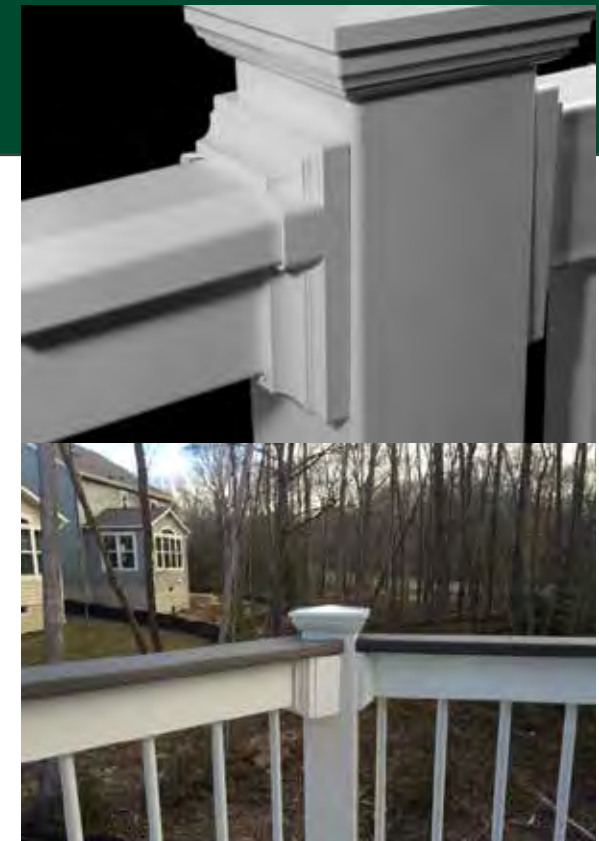

Summit® secondary handrails and accessories are designed for commercial and residential applications where building codes require a graspable handrail or applications for which the Americans with Disabilities Act (ADA) requires a secondary handrail. Check your local building codes to find what is required.

Our handrails are designed and manufactured to meet or exceed code requirements*. Our PVC handrail is available in several colors and is reinforced with a strong aluminum insert. The system installs quickly and easily with connections that are nearly seamless. Durable die-cast brackets provide an elegant look.

Primary Accessories

ACCESSORIES THAT MAKE ASSEMBLY SIMPLE.

Whether it's a simple stair railing project or a continuous graspable railing application, Summit® secondary handrails come with the accessories and options that make construction easy and efficient. We offer a selection of angle connectors as well as an adjustable joiner that can be cut to accommodate any angle on the job. To terminate the graspable handrail at a post use the 90 degree post return. To extend past the end post and then terminate back to it, use the 180 degree post return.

Combine easy-to-use accessories with attractive styling, unrivaled quality, strength and durability, and one thing is clear: the Summit® product line is the industry's finest.

Additional Accessories

Summit® parts are designed with both the contractor and homeowner in mind. They are aesthetically pleasing, easy to install, and code compliant*. We have parts for almost any application. Be sure to check out our Summit® railing brackets.

To find out more today, please visit our website to view our complete assortment of fence and rail accessories.

Waymark Products, LLC
www.WaymarkProducts.com

*System has been evaluated for strength and deflection per provisions of ICC-ES, AC-174.