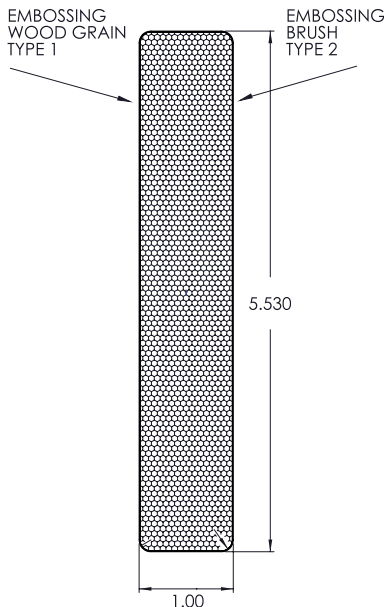

Color Samples:

Gorilla Wood Samples:

6" Gorilla Wood Deck Board Sample Pack - 4 Colors

Gorilla Wood: FSAM-017-01-S

4 Gorilla Wood Deck Board Samples in Light Gray, Dark Gray, Chestnut & Adobe.

$5.00 - Box of 4 (one of each color)

6" Gorilla Deck Sample

- A: Multi-Color Pack. Gorilla Wood..FSAM-017-01-M ..... **Box of 20 ..... $37.50 (5 of each color)**
- B: Light Gray ..... Gorilla Wood..FSAM-017-01-L..... **Box of 20 ..... $37.50**
- C: Dark Gray ..... Gorilla Wood..FSAM-017-01-F..... **Box of 20 ..... $37.50**
- D: Chestnut ..... Gorilla Wood..FSAM-017-01-C..... **Box of 20 ..... $37.50**
- E: Adobe ..... Gorilla Wood..FSAM-017-01-D..... **Box of 20 ..... $37.50**

1" Gorilla Wood Deck Board Sample Pack - 4 Colors

Gorilla Wood: FSAM-017-02-S

4 Gorilla Wood Deck Board Samples in Light Gray, Dark Gray, Chestnut & Adobe.

$5.00 - Box of 4 (one of each color)